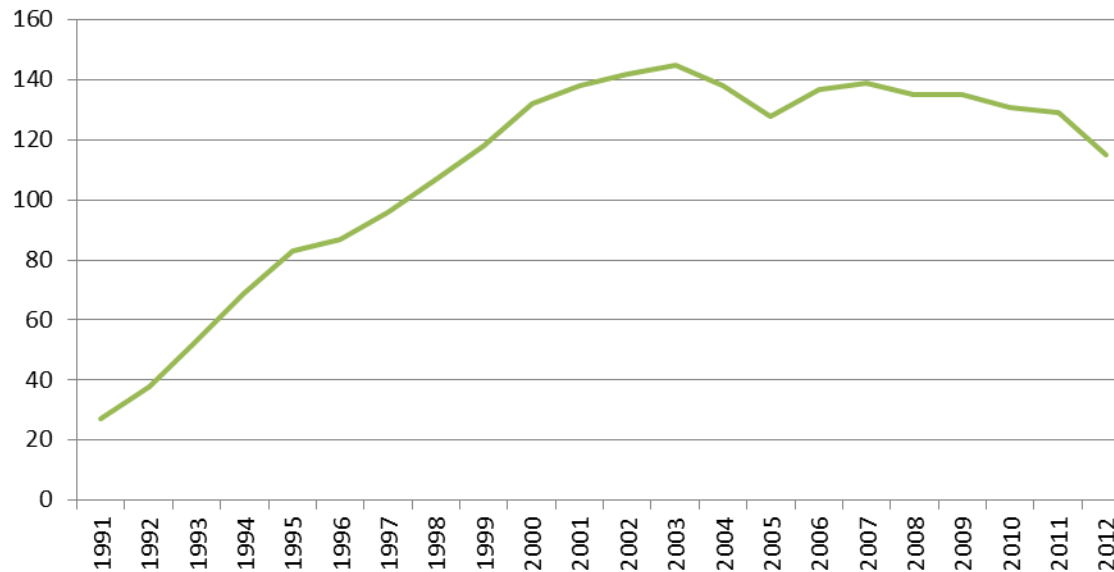

The Association was constituted, in 1991, with 27 companies from the environmental sector. Currently it represents about 120 companies.

apemeta

ASSOCIAÇÃO PORTUGUESA DE EMPRESAS
DE TECNOLOGIAS AMBIENTAIS

Evolution of affiliates