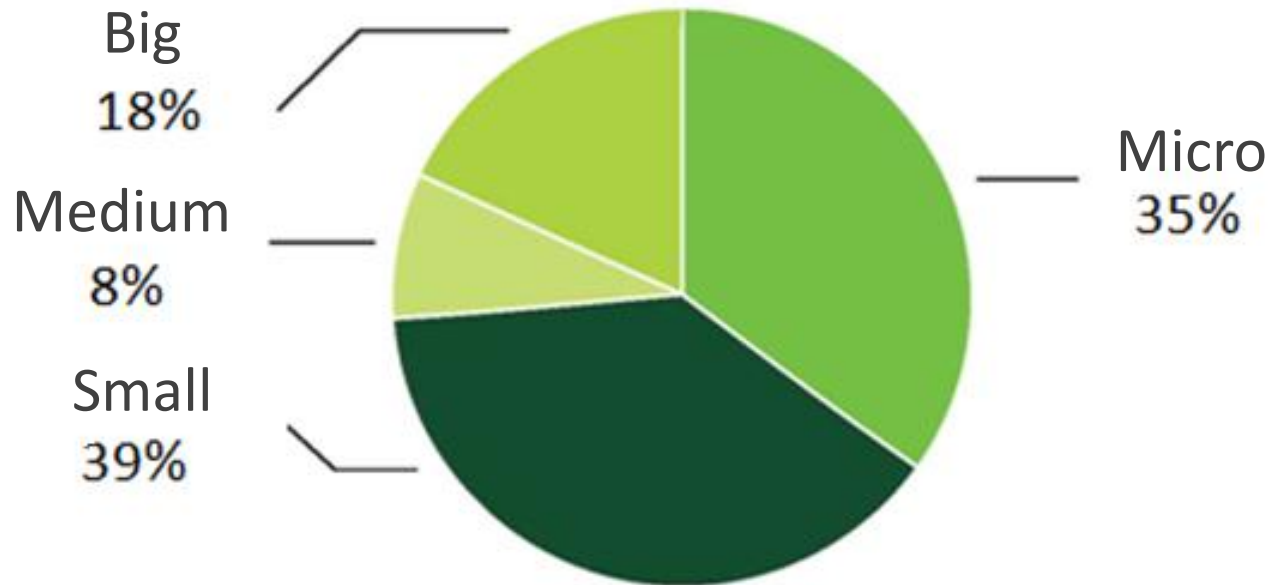

apemeta

ASSOCIAÇÃO PORTUGUESA DE EMPRESAS
DE TECNOLOGIAS AMBIENTAIS

DIMENSION OF THE COMPANIES